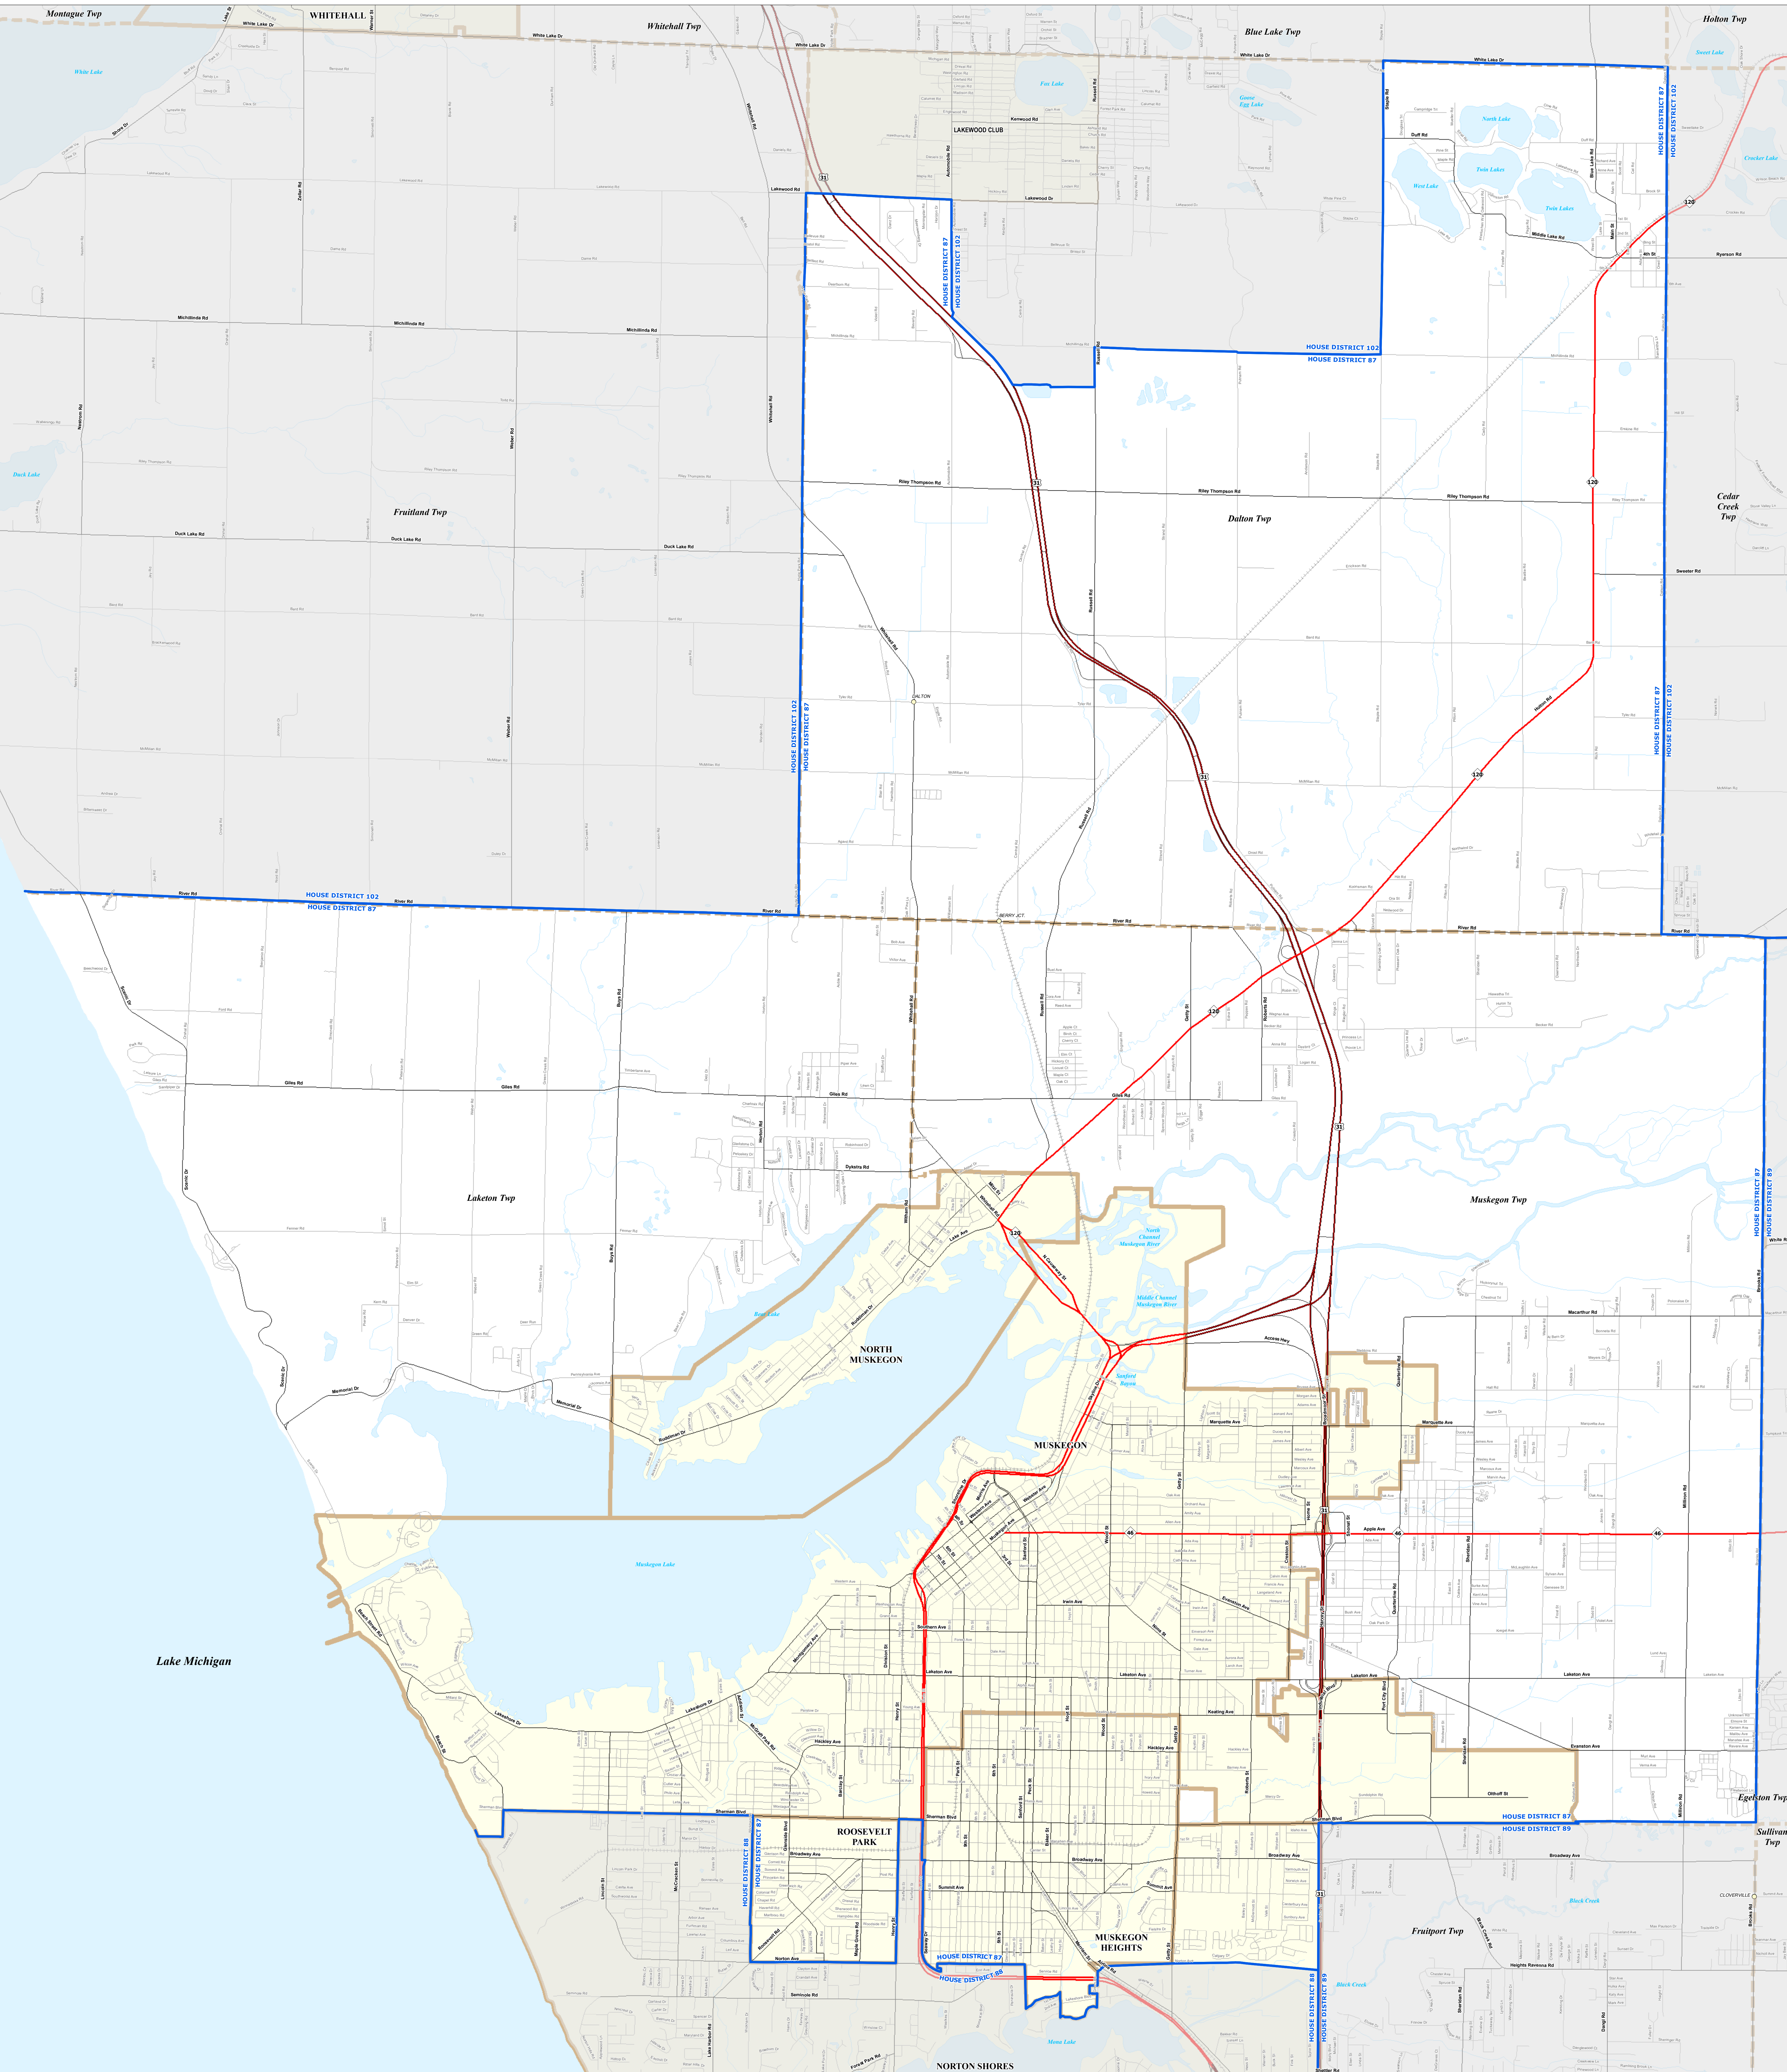

MICHIGAN STATE HOUSE DISTRICT 87

2021 Apportionment Plan

Legend			
	House District		Township
	City		Freeway
	Village		Highway
	Unincorporated Place		Primary Road
			Local Road
			Railroad
			Water Feature
			River, Stream, or Drain